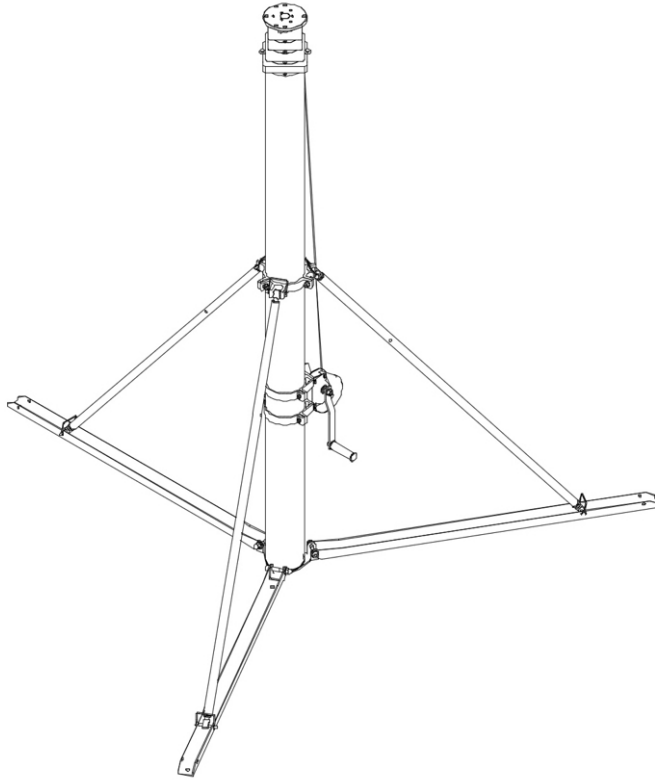

---

6 m Manual Crank Up Telescopic Mast-40kg  
payloads Item #: NR-M2300-9000

---

**6 m Manual Crank Up Telescopic Mast-2.3m retracted-40kg payloads**

Part #: NR-M2300-9000

6 m manual operation telescopic mast

40kg top loads,

aluminum materials

ground mounting or vehicle side mounting

2x 3 guying rope kits supplied

**6 m Aluminum Manual Crank Up Telescopic Mast-40kg Payloads**

1>	Item #:	NR-M2300-9000
2>	Extended Height:	6 m
3>	Retracted Height:	1,8 m
4>	Maximum Payloads:	40kg
5>	Type:	Manual Crank Up, Anti-rotation
6>	Inside Electric Wires	Non
7>	Number of Sections:	
8>	Section' s diameter:	76mm~132mm
9>	Materials:	Aluminum Alloy 6063T6
10>	Color:	Anodizing "Olive Green"
11>	Working Temperature:	-25~55 Degrees Celsius
12>	Mast Weight:	45kg
13>	Wind Loads:	60km/h with guying ropes, 3 ropes, 2 layers, 3 mounting pickets
14>	Default accessories:	1x top flange
		1x bottom flange
		Guying rope kits
15>	Optional Accessories:	Ground Mounting Tripods
		moving wheels kit for ground mounting tripod
		Vehicle Side Mounting Brackets 1 pieces per set
		Bottom support bracket